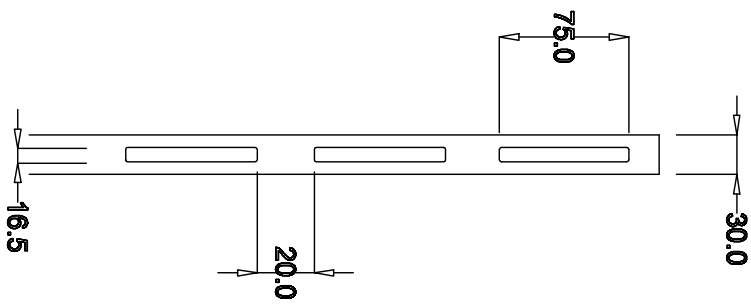

SURES SAFE PATENTED SYSTEM - HORIZONTAL SLAT

**\* LUBRICATE ALL SCREWS FOR EASE OF ASSEMBLY**

**MAXIMUM SPAN = 2400MM**